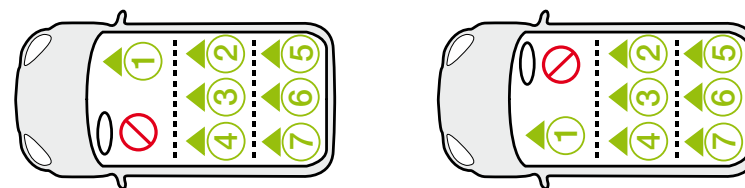

## VEHICLE FITTING INFORMATION VEHICLE SEAT FITTING METHOD

Silver Cross, Simplicity Infant Carrier with Simplifix ISOFIX Base,  
G0+ Rearward Facing  
January 2019

This car seat is classified for "Semi Universal" use. It is suitable to fix into seat positions in most cars. The numbers on the diagram below correspond with the vehicle fitting positions listed in the following pages.